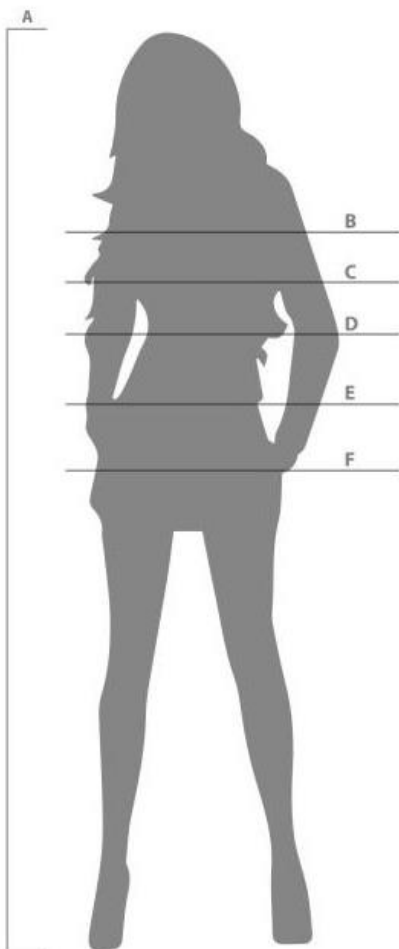

## SIZE GUIDE

### SIZE: TOPS - BLOUSES - DRESSES - SKIRTS - ETC...

Real body size (cm)	XS / 40	S / 42	M / 44	L / 46	XL / 48
A = Height	165/169	168/172	171/175	174/178	177/182
B = Chest	82	86	90	94	98
C = Breast	84/86	88/90	92/94	96/98	100/102
D = High Waist	66	70	74	78	82
E = Low Waist	80	84	88	92	96
F = Hips	92	96	100	104	108

### SIZE: JEANS - PANTS

<b>Italy</b>	38		40		42		44		46		48
<b>USA</b>	24	25	26	27	28	29	30	31	32	33	34

### SIZE: JEANS - ACCESSORIES

Real body size (cm)	Size 01 valid for 40/42/44	Size 02 valid for 46/48
Chain Belt	120 (Adjustable) 80+40	130 (Adjustable) 90+40
Classic Belt	95	100